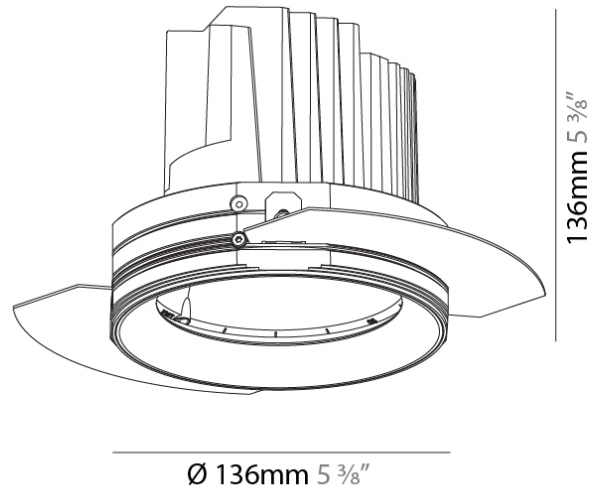

GENERAL

Series: Bioniq
 Subseries: Bioniq Round Adjustable
 Brand: Prolicht
 Division: Architectural
 Mounting Type: Trimless
 Mounting Location: Ceiling
 Subcategory: Downlight

PHYSICAL

Shape: Round
 Diameter (mm): 136
 Diameter (in): 5 3/8
 Height (mm): 136
 Height (in): 5 3/8
 Ceiling Thickness (mm): 10 / 12.5 / 15 / 25
 Ceiling Thickness (in): 3/8 or 1/2 or 9/16 or 1
 Min. Recessing Depth (mm): 150
 Min. Recessing Depth (in): 5 7/8
 Light Distribution: Adjustable / Downlight
 Weight (kg): 1.02
 Weight (lbs): 2.24
 Fixture Finish: SSR / BKV / CWI / CRY / HAB / UFT / ITA / RUA / FTG / MYG / LOD / PUS / FRO / FUP / KIA / POP / BLS / SPG / MEY / GOH / GUM / CHC / COM / ABZ / JAG / OBR / MOS / ROR
 Fixture Material: Aluminum Die Cast
 Cut-out Measurements: Ø 140mm / 5 1/2"
 Upon Request: Unique Ceiling Thickness

OPTICAL

Reflector: 10
 Beam Angle: Narrow
 Adjustability: Rotational 355°; Tilt 30°
 Upon Request: Special Beam Angles

RATINGS AND CERTIFICATIONS

382, F 416-247-9319, www.zaneen.com
 Certified by Intertek for North American Standards
 Available for International Standards at the end of the existing Model #. For assistance on 'custom' specifications, contact zteam@zaneen.com.
 In a constant effort to supply the best product, we reserve the right to change specifications or materials without notice. The most recent specification sheets are found at zaneen.com
 IP rating: IP20